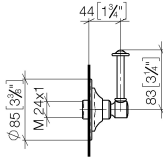

MADISON Concealed two- and three-way diverter - Durabrass (23kt Gold)

---

MADISON

ST 060 300 2371

ST 060 300 2371

- rotary diverter
- rosette Ø 85 mm

ST 060 300 2371

mm [inches]

Certificates

LGA\_28456.

ST 060 300 2371

**Spare parts list**

No.	Item Number	Name	Quantity used	Delivery time
1	90 27 97 007 00-09	cover	1	-
Spare part can no longer be ordered, please order the replacement item				
2	09 23 10 125-00	nut	1	10
3	90 14 10 063 00 90	seal	1	2
4	09 27 37 101-09	rosette	1	40
5	09 30 30 069 90	screw	1	2
6	09 30 11 194 90	disc	1	2
7	09 18 30 007-09	sleeve	1	60
8	90 28 10 030 00 90	ring	1	2
9	09 12 12 064-09	base	1	60
10	90 14 15 021 00 90	ring	1	2
11	09 21 02 160-09	cover	1	40
12	09 20 37 101-09	handle	1	40
13	09 20 37 001-09	handle	1	40
14	09 28 22 013 90	pipe	1	2
15	11 170 370-09	MADISON Lever insert - Durabronz (23kt Gold)	1	40
16	09 30 30 062-09	screw	1	40